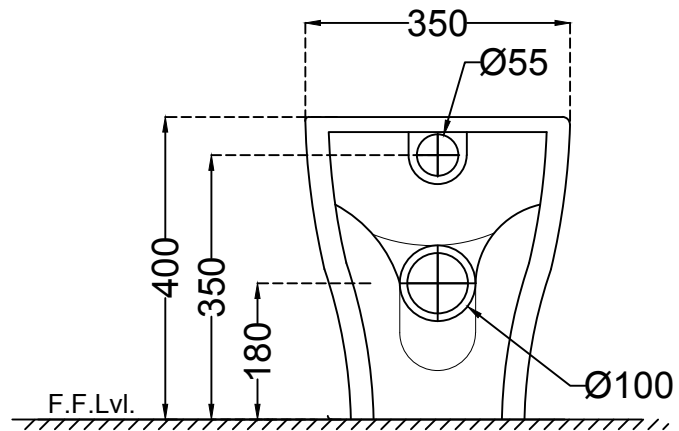

TOP VIEW

SIDE VIEW

BACK VIEW

	<b>Jaquar Group</b> Global Headquarters Plot No. 3, Sector- M-11, IMT Manesar Gurgaon, NCR - 122050, India E-mail : Sales: support@jaquar.com Customer Service : service@jaquar.com		ITEM CODE	AIS-WHT-101955P180SPPSM
	ITEM TYPE	SINGLE PIECE WC S TRAP-220 MM		
	ITEM SIZE	350x550x400 mm		
	ALL DIMENSIONS ARE IN MM. (TOLERANCE ± 5 MM)			