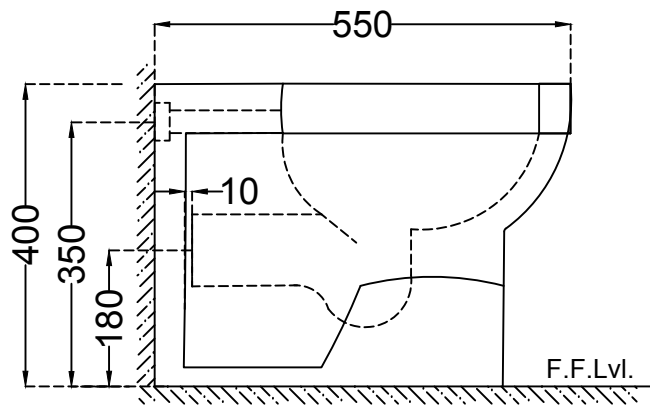

TOP VIEW

SIDE VIEW

BACK VIEW

	<b>Jaquar Group</b> Global Headquarters Plot No. 3, Sector- M-11, IMT Manesar Gurgaon, NCR - 122050, India E-mail : Sales: support@jaquar.com Customer Service : service@jaquar.com		ITEM CODE	AIS-WHT-101955P180SPPSM
	ITEM TYPE	SINGLE PIECE WC S TRAP-220 MM		
	ITEM SIZE	350x550x400 mm		
	ALL DIMENSIONS ARE IN MM. (TOLERANCE ± 5 MM)			